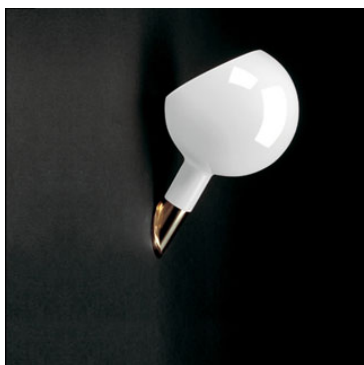

**Parola**

**FontanaArte**

PRODUCT NAME: Parola

COMPANY:

COLLECTION: FontanaArte

TYPE: Wall

PROJECT:

DESIGNER: Gae Aulenti / Piero Castiglioni

YEAR: 1981

DATE:

CODE: M2689..+V2689..

Wall lamp. Nickel-plated brass frame. Diffuser in amber (AM) or white (BI) opal blown glass.

**Light source:** 1X150W E14 (HA)

CE  *Classe I* IP20