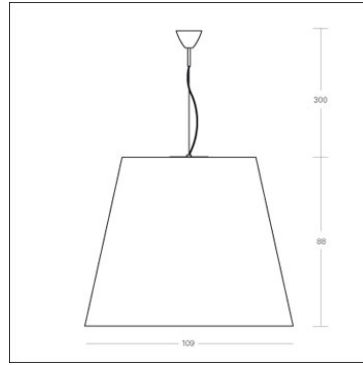

Amax

FontanaArte

PRODUCT NAME: Amax

COMPANY:

COLLECTION: FontanaArte

TYPE: Hanging

PROJECT:

DESIGNER: Charles Williams

YEAR: 2003

DATE:

CODE: 5444..

Hanging lamp. Mounting in chrome-plated metal. Diffuser in polyethylene white colour inside and white (BI), silver (AG/BI) and black (N/BI) outside. Steel hanging cable. Coloured feeding cable. It can be equipped with a closing disc in methacrylate with suspension rod and fixing plug. Amax is available upon request for special orders with diffuser white colour on the inside and metallic silver (MS/BI) or gold (OO/BI) on the outside. 5562 ø 90, closing disc with telescopic stem