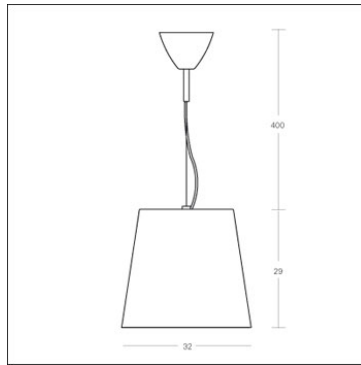

Amax

FontanaArte

PRODUCT NAME: Amax

COMPANY:

COLLECTION: FontanaArte

TYPE: Hanging

PROJECT:

DESIGNER: Charles Williams

YEAR: 2003

DATE:

CODE: 5444/000..

Hanging lamp. Mounting in chrome-plated metal. Diffuser in polyethylene white colour inside and white (BI), silver (AG/BI) and black (N/BI) outside. Steel hanging cable. Coloured feeding cable. Amax is available upon request for special orders with diffuser white colour on the inside and metallic silver (MS/BI) or gold (OO/BI) on the outside.