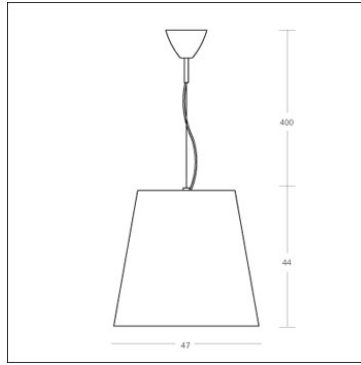

Amax

FontanaArte

PRODUCT NAME: Amax

COMPANY:

COLLECTION: FontanaArte

TYPE: Hanging

PROJECT:

DESIGNER: Charles Williams

YEAR: 2003

DATE:

CODE: 5444/00..

chrome-plated metal. Diffuser in polyethylene white colour inside and white (BI), silver (AG/BI) and black (N/BI) outside. Steel hanging cable. Coloured feeding cable. Amax is available upon request for special orders with diffuser white colour on the inside and metallic silver (MS/BI) or gold (OO/BI) on the outside.