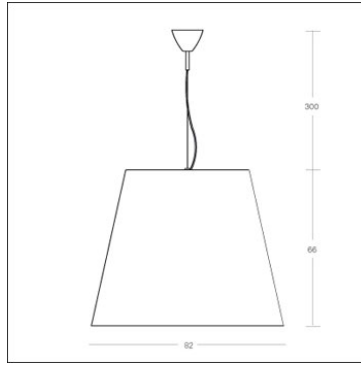

Amax

FontanaArte

PRODUCT NAME: Amax

COMPANY:

COLLECTION: FontanaArte

TYPE: Hanging

PROJECT:

DESIGNER: Charles Williams

YEAR: 2003

DATE:

CODE: 5444/0..

Hanging lamp. Mounting in chrome-plated metal. Diffuser in polyethylene white colour inside and white (BI), silver (AG/BI) and black (N/BI) outside. Steel hanging cable. Coloured feeding cable. Upon request a closing disc in methacrylate with suspension rod and fixing plug, 60 cm of diameter, is available as an accessory (code 5562/00). Amax is available upon request for special orders with diffuser white colour on the inside and metallic silver (MS/BI) or gold (OO/BI) on the outside.