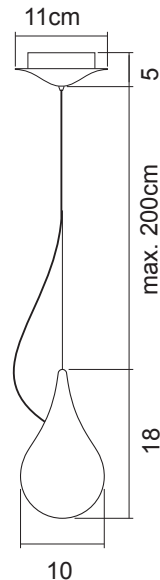

PRODUKTBESCHREIBUNG:
PRODUCT SPECIFICATIONS:

MATERIAL:	PE
FARBE / COLOUR:	Weiss / White
BIRNE / LAMP:	
Drop_2 xs „single“:	1 x G 4, max. 20W
Drop_2 xs „3“:	3 x G 4, max. 20W
GEWICHT/WEIGHT:	
Drop_2 xs „single“:	1,1kg (1 / carton)
Drop_2 xs „3“:	3kg (1 / carton)
PACKING DIMENSION:	
Drop_2 xs „single“:	20 x 20 x 29 cm
Drop_2 xs „3“:	32 x 32 x 30 cm
SONSTIGES / OTHER:	Mit 12V Transformator. 12V transformer included.
Drop_2 xs „single“:	Auch mit Stromschienen- adapter erhältlich / Also available with contact rail adapter.

GRÖSSEN, DIMENSIONS (CM):
Drop_2 xs „single“:

DECKENPLATTE:
MOUNTING PLATE:

Drop_2 xs „3“:

DECKENPLATTE:
MOUNTING PLATE:

TECHNISCHE ANGABEN:
TECHNICAL SPECIFICATIONS: