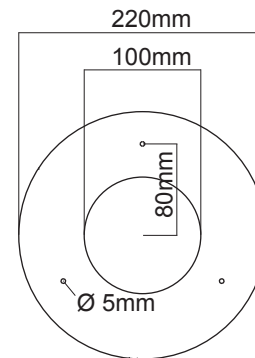

PRODUKTBESCHREIBUNG:
PRODUCT SPECIFICATIONS:

MATERIAL:	PE
FARBE / COLOUR:	Weiss / White
BIRNE / LAMP:	
Drop_2 xs „single“:	1 x G 4, max. 20W
Drop_2 xs „3“:	3 x G 4, max. 20W
GEWICHT/WEIGHT:	
Drop_2 xs „single“:	1,1kg (1 / carton)
Drop_2 xs „3“:	3kg (1 / carton)
PACKING DIMENSION:	
Drop_2 xs „single“:	20 x 20 x 29 cm
Drop_2 xs „3“:	32 x 32 x 30 cm
SONSTIGES / OTHER:	Mit 12V Transformator. 12V transformer included.
Drop_2 xs „single“:	Auch mit Stromschienen- adapter erhältlich / Also available with contact rail adapter.

GRÖSSEN, DIMENSIONS (CM):
Drop_2 xs „single“:

DECKENPLATTE:
MOUNTING PLATE:

Drop_2 xs „3“:

DECKENPLATTE:
MOUNTING PLATE:

TECHNISCHE ANGABEN:
TECHNICAL SPECIFICATIONS: