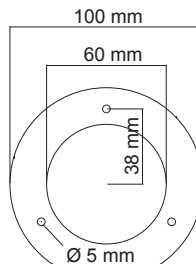

PRODUKTBESCHREIBUNG:
PRODUCT SPECIFICATIONS:

MATERIAL:	PE
FARBE / COLOUR:	Weiss / White
BIRNE / LAMP:	
Drop_2 xs „single“:	1 x G 4, max. 20W
Drop_2 xs „3“:	3 x G 4, max. 20W
GEWICHT/WEIGHT:	
Drop_2 xs „single“:	1,1kg (1 / carton)
Drop_2 xs „3“:	3kg (1 / carton)
PACKING DIMENSION:	
Drop_2 xs „single“:	20 x 20 x 29 cm
Drop_2 xs „3“:	32 x 32 x 30 cm
SONSTIGES / OTHER:	Mit 12V Transformator. 12V transformer included.
Drop_2 xs „single“:	Auch mit Stromschienen- adapter erhältlich / Also available with contact rail adapter.

GRÖSSEN, DIMENSIONS (CM):
Drop_2 xs „single“:

DECKENPLATTE:
MOUNTING PLATE:

Drop_2 xs „3“:

DECKENPLATTE:
MOUNTING PLATE:

TECHNISCHE ANGABEN:
TECHNICAL SPECIFICATIONS: