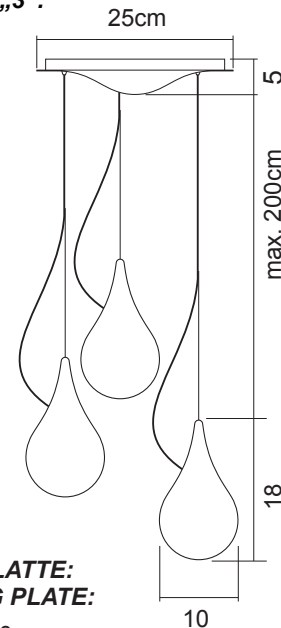

PRODUKTBESCHREIBUNG:
PRODUCT SPECIFICATIONS:

MATERIAL:	PE
FARBE / COLOUR:	Weiss / White
BIRNE / LAMP:	
Drop_2 xs „single“:	1 x G 4, max. 20W
Drop_2 xs „3“:	3 x G 4, max. 20W
GEWICHT/WEIGHT:	
Drop_2 xs „single“:	1,1kg (1 / carton)
Drop_2 xs „3“:	3kg (1 / carton)
PACKING DIMENSION:	
Drop_2 xs „single“:	20 x 20 x 29 cm
Drop_2 xs „3“:	32 x 32 x 30 cm
SONSTIGES / OTHER:	Mit 12V Transformator. 12V transformer included.
Drop_2 xs „single“:	Auch mit Stromschienen- adapter erhältlich / Also available with contact rail adapter.

GRÖSSEN, DIMENSIONS (CM):
Drop_2 xs „single“:

DECKENPLATTE:
MOUNTING PLATE:

Drop_2 xs „3“:

DECKENPLATTE:
MOUNTING PLATE:

TECHNISCHE ANGABEN:
TECHNICAL SPECIFICATIONS: