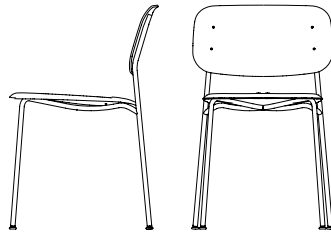

> SOFT EDGE <

By Iskos-Berlin

Soft Edge chair series is based on the next step in the development of moulded plywood techniques. It enables a three-dimensionality that is unusual for ordinary moulded plywood. With Soft Edge, Iskos-Berlin has created a softly shaped seat and back where all the edges face away from the body.

---

Soft Edge, wood base

**HAY**

> SOFT EDGE <

---

**HAY**

> SOFT EDGE <

---

**HAY**

> SOFT EDGE CHAIR <

---

**METAL FRAME**

**Dimensions**

*W49,5 x D52,5 x H46/78 cm*

**Frame**

*Powder coated steel*

**Seat**

*Moulded oak veneer*

*Stackable 8 pcs.*

**WOOD FRAME**

**Dimensions**

*W51,5 x D52,5 x H46/78 cm*

**Frame**

*Solid oak*