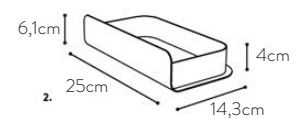

Pen holder, paperclip box, letter box, A4 box

Lacquered metal, matt finish.
Blue grey, pastel green, strawberry red, lemon yellow.