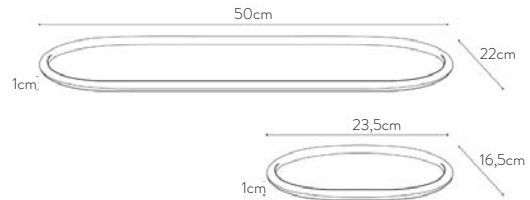

Trays

Lacquered metal, matt finish.
Realistic blue / lemon yellow / pastel green, light grey / light blue / orange, light pink / granite / coral.

CHARLIE *Thomas Kral*

Stifteköcher, büroklammerbox, briefablage, briefablage A4