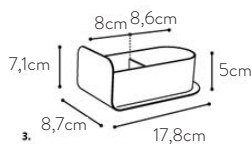

Pen holder, paperclip box, letter box, A4 box

Lacquered metal, matt finish.
Blue grey, pastel green, strawberry red, lemon yellow.