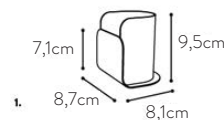

Pen holder, paperclip box, letter box, A4 box

Lacquered metal, matt finish.
Blue grey, pastel green, strawberry red, lemon yellow.