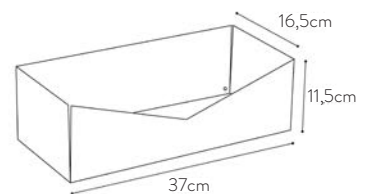

Storage box which fits in the niches

Lacquered metal, matt finish.
White, slate grey, light grey.