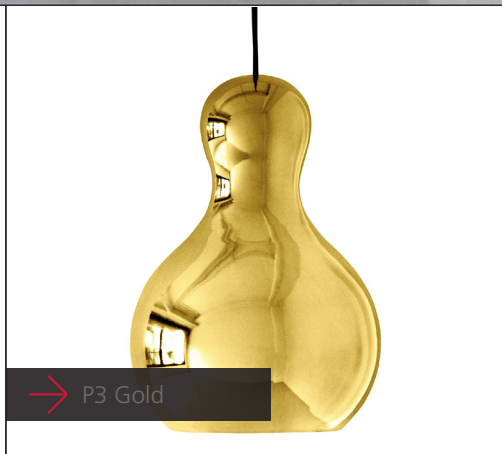

CALABASH P3

Designed by Komplot Design 2011
©2011 Lightyears

LIGHT
YEARS

→ P3 Black

Calabash P3

Calabash is authentic craftsmanship from the core to the surface. The organic design idiom and the special chromed and slightly changeable surface provide Calabash with a unique expression. The shades are made of drawn aluminium and finished with a handpainted chromed layer that reflects the surroundings and unites the space. The Calabash model that is fitted with a reflector to increase the down light emits warm, dazzle-free illumination. The Calabash pendant generates a warm atmosphere and looks excellent in small groups. The pendants are ideal for café environments, restaurants, shops, etc. and in private homes whose owners wish to make a spectacular and rewarding contribution to their interior design.

Surface

Chrome lacquer.

Material

Shade: Drawn aluminium. Reflector: Aluminium.

Installation

Suspension: Textile cable 2x0,75mm².
Canopy: Black. Cable length: 3 m/6 m.

Class

IP20, Class of insulation II.

Product family

Colours:

Silver
chrome

Black
chrome

Gold
chrome

Red
chrome

Product code	EAN no.	Surface	Light source	Max light source dimensions	Total weight
14019172 3m 14023172 6m	5702370191726 3m 5702370231729 6m	Silver chrome	E27 max 100W	Max length: 260 mm	1,4 kg
14019008 3m 14023008 6m	5702370190088 3m 5702370230081 6m	Black chrome	E27 Liliput 30W	Max diameter: 160 mm	
14019274 3m 14023274 6m	5702370192747 3m 5702370232740 6m	Gold chrome	E27 Clusterlite 80W		
14019301 3m 14023301 6m	5702370193010 3m 5702370233013 6m	Red chrome			

CALABASH P3

Designed by Komplot Design 2011

LIGHT
YEARS

→ P1, P2, P3 Silver

→ P3 Black

→ P3 Gold

→ P3 Red