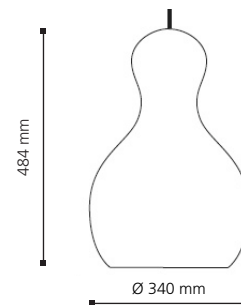

Surface

Chrome lacquer.

Material

Shade: Drawn aluminium. Reflector: Aluminium.

Installation

Suspension: Textile cable 2x0,75mm².
Canopy: Black. Cable length: 3 m/6 m.

Class

IP20, Class of insulation II.

Product family

Colours:

Silver
chrome

Black
chrome

Gold
chrome

Red
chrome

Product code	EAN no.	Surface	Light source	Max light source dimensions	Total weight
14019172 3m 14023172 6m	5702370191726 3m 5702370231729 6m	Silver chrome	E27 max 100W	Max length: 260 mm	1,4 kg
14019008 3m 14023008 6m	5702370190088 3m 5702370230081 6m	Black chrome	E27 Liliput 30W	Max diameter: 160 mm	
14019274 3m 14023274 6m	5702370192747 3m 5702370232740 6m	Gold chrome	E27 Clusterlite 80W		
14019301 3m 14023301 6m	5702370193010 3m 5702370233013 6m	Red chrome			