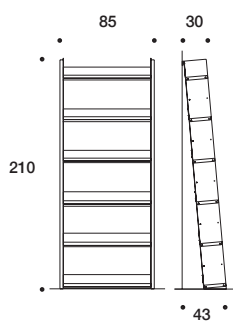

misure in cm / dimension in cm

**COLORI / COLOUR**

wall kit 5° NERO / *BLACK*

wall kit 5° BIANCO / *WHITE*

wall kit 5° ROSSO / *RED*

**CODE**

**DF7502EKIT09**

**DF7502EKIT10**