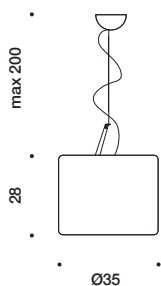

misure in cm / dimension in cm

COLORI / COLOUR

CODE

BIANCO / WHITE *

DD0003A10

BLU / BLUE

DD0003A14

ROSSO / RED

DD0003A16

IP20   

FAMILY  

MATERIALI / MATERIAL:

. struttura : metallo cromato / *structure : chromed metal*

. corpo : alluminio tornito verniciato / *body lamp : painted turned aluminium*

LAMPING

η lamping
Lm/W

. R e curva riferite ad al colore indicato con * / *R and curve refer to the color indicated by **