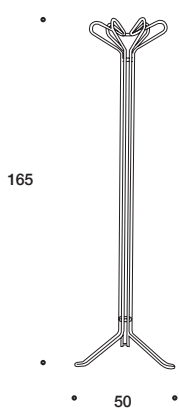

misure in cm / dimension in cm

COLORI / COLOUR

GRIGIO CHIARO / LIGHT GREY

GIALLO / YELLOW

CODE

DI6006A00

DI6006A15

MATERIALI / MATERIALS:

. struttura : metallo verniciato / structure : painted metal