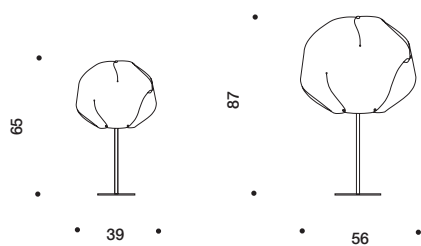

misure in cm / dimension in cm

39

56

180

MODELLI / MODELS

COLORI / COLOUR

CODE

39

BIANCO / WHITE

DT0010A00L

56

BIANCO / WHITE

DT0010B00L

IP20

FAMILY

MATERIALI / MATERIAL: