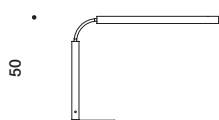

misure in cm / dimension in cm

COLORI / COLOUR

NERO / BLACK

BIANCO / WHITE

IP20

CODE

DMM8501A09

DMM8501A10