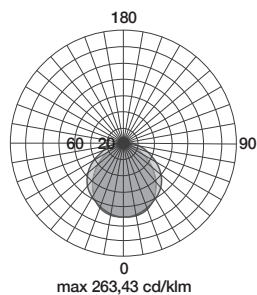

misure in cm / dimension in cm

COLORI / COLOUR

NERO / BLACK

BIANCO / WHITE

IP20

CODE

DMM8501A09

DMM8501A10