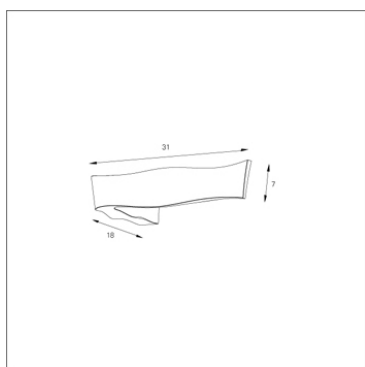

YEAR: 2009

DATE:

CODE: 4049..

Wall lamp. Indirect light emission. Structure in die cast aluminium, available white painted (BI) or brushed (NS). Safety screen for halogen bulb in sandblasted borosilicate glass.