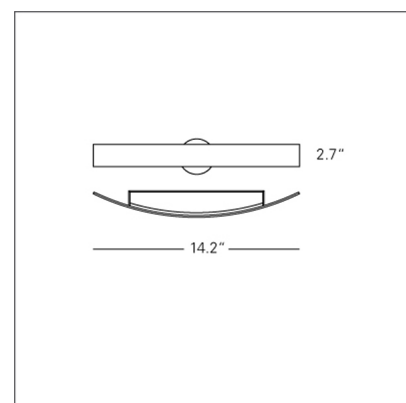

**Light source:** 1x100W T3/S Double Ended R7s - short (HA)

FontanaArte spa reserves the right to make changes on this document and on the products here described without any prior notice.

Copyright © 2008 FontanaArte spa. All rights reserved.