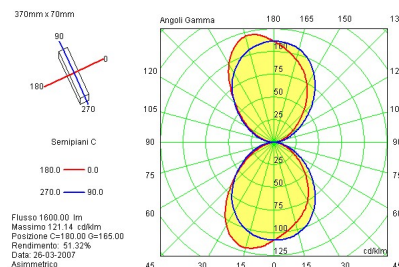

TYPE: Wall

DESIGNER: Paolo Zani

PRODUCTION YEAR: 1995

Wall lamp. Mounting in polished stainless steel (AXL), in brushed nickelplated metal (NS) or nonreflecting and non-scratch varnish aluminium-coloured (AA), white (BI) or grey (GA). Diffusers in tempered sandblasted glass.