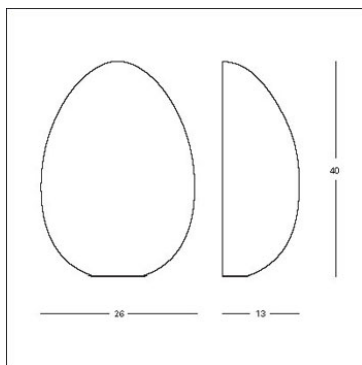

YEAR: 2004

DATE:

CODE: 3633/1

Wall lamp. White painted steel mount. Diffuser of white opal blown glass.

Light source: 1X75W E27 (IN)

CE  *Classe I* IP20