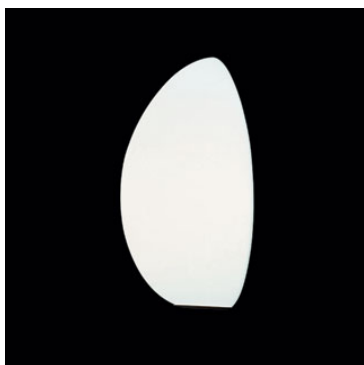

YEAR: 2004

DATE:

CODE: 3633/1

Wall lamp. White painted steel mount. Diffuser of white opal blown glass.

Light source: 1X75W E27 (IN)

CE  *Classe I* IP20