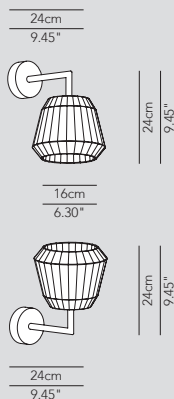

TECHNICALS

FINISHES

plissé

plissé ribbon

* on demand