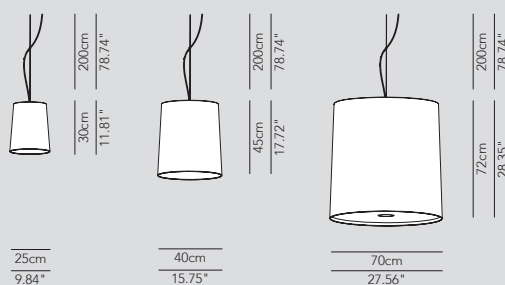

FINISHES

cotton

polyester

plissé

plissé ribbon

** cable on measure

* on demand