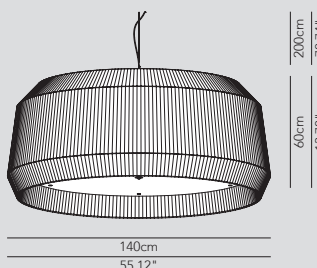

FINISHES

plissé

plissé ribbon

** cable on measure

* on demand