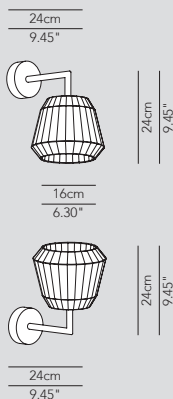

TECHNICALS

FINISHES

plissé

plissé ribbon

* on demand