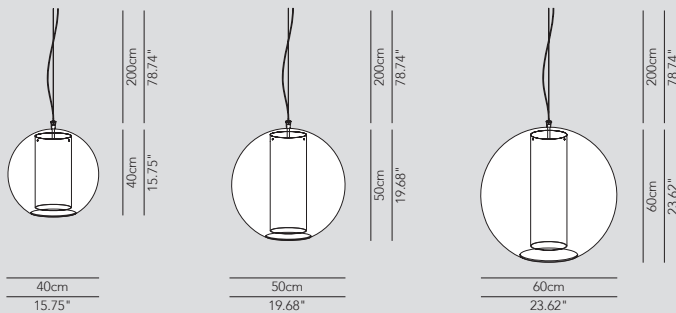

TECHNICALS

FINISHES

white

orange

red

purple

cotton

polyester

plissé

plissé ribbon

** cable on measure
* on demand