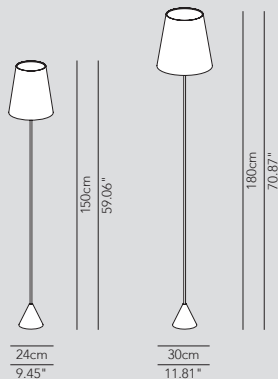

TECHNICALS

FINISHES

cotton

polyester

plissé

plissé ribbon

* on demand