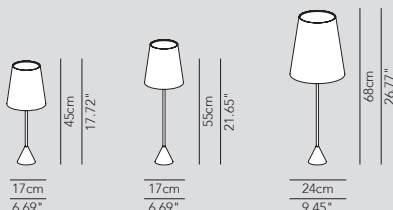

TECHNICALS

FINISHES

cotton

polyester

plissé

plissé ribbon

* on demand