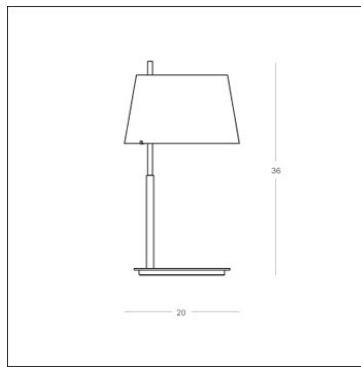

Passion

FontanaArte

PRODUCT NAME: Passion

COMPANY:

COLLECTION: FontanaArte

TYPE: Table

PROJECT:

DESIGNER: Studio Beretta

YEAR: 2004

DATE:

CODE: 3610/00..

Table lamp with dimmer. Chrome-plated (CR) or brushed nickel-plated (NC) brass frame. Diffuser of white satin blown glass with metal upper reflector.

Light source: 1X60WG9 (HA)