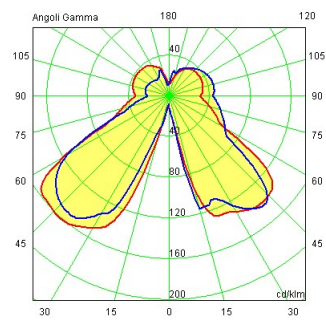

YEAR: 2004

DATE:

CODE: 3610/00..

Table lamp with dimmer. Chrome-plated (CR) or brushed nickel-plated (NC) brass frame. Diffuser of white satin blown glass with metal upper reflector.

Light source: 1X60WG9 (HA)