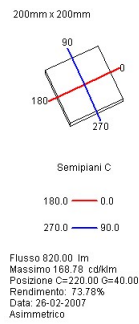

YEAR: 2004

DATE:

CODE: 3610/00..

Table lamp with dimmer. Chrome-plated (CR) or brushed nickel-plated (NC) brass frame. Diffuser of white satin blown glass with metal upper reflector.

Light source: 1X60WG9 (HA)