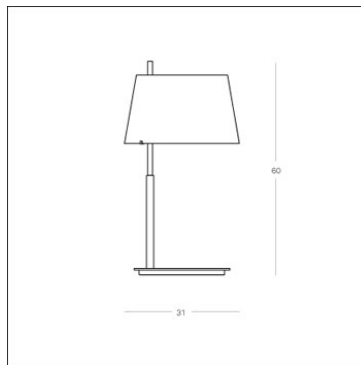

Passion

FontanaArte

PRODUCT NAME: Passion

COMPANY:

COLLECTION: FontanaArte

TYPE: Table

PROJECT:

DESIGNER: Studio Beretta

YEAR: 2004

DATE:

CODE: 3610/0..

Table lamp with dimmer. Chrome-plated (CR) or brushed nickel-plated (NC) brass frame. Diffuser of white satin blown glass with metal upper reflector.

Semipiani C

180.0 0.0

270.0 90.0