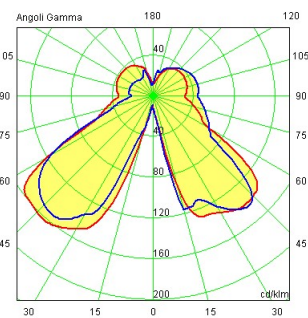

Light source: 1X150W E27 (IN)

Classe II

IP20

special version