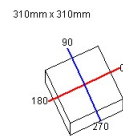

Passion

FontanaArte

PRODUCT NAME: Passion

COMPANY:

COLLECTION: FontanaArte

TYPE: Table

PROJECT:

DESIGNER: Studio Beretta

YEAR: 2004

DATE:

CODE: 3610/0..

Table lamp with dimmer. Chrome-plated (CR) or brushed nickel-plated (NC) brass frame. Diffuser of white satin blown glass with metal upper reflector.

Semipiani C

180.0 0.0

270.0 90.0