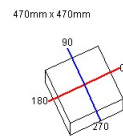

Passion

FontanaArte

PRODUCT NAME: Passion

COMPANY:

COLLECTION: FontanaArte

TYPE: Table

PROJECT:

DESIGNER: Studio Beretta

YEAR: 2004

DATE:

CODE: 3610..

Table lamp with dimmer. Chrome-plated (CR) or brushed nickel-plated (NC) brass frame. Diffuser of white satin blown glass with metal upper reflector.