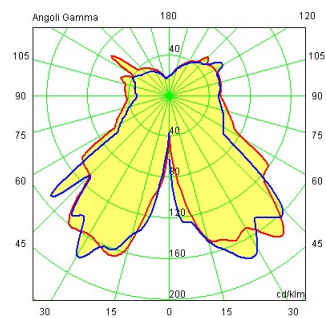

Semipiani C

180.0 — 0.0
270.0 — 90.0