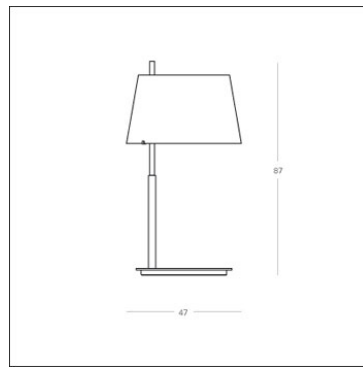

Passion

FontanaArte

PRODUCT NAME: Passion

COMPANY:

COLLECTION: FontanaArte

TYPE: Table

PROJECT:

DESIGNER: Studio Beretta

YEAR: 2004

DATE:

CODE: 3610..

Table lamp with dimmer. Chrome-plated (CR) or brushed nickel-plated (NC) brass frame. Diffuser of white satin blown glass with metal upper reflector.