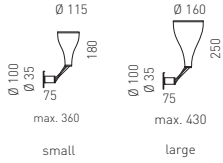

Control possible by means of external dimmer

Other features suspension luminaire with conical canopy features infinite height-adjustment facility

One Eighty Suspension Wall

One Eighty Suspension Ceiling

One Eighty Ceiling Track