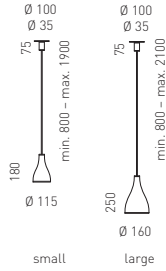

Design Yaacov Kaufman

Material aluminium brushed or lacquered white or black, rotation and tilt hinge as well as decorative rings nickel-plated steel

Lamps halogen lamp 60W/E14 or 100W/E27

Light forward beam, shielded to the sides

Control possible by means of external dimmer

Other features suspension luminaire with conical canopy features infinite height-adjustment facility

One Eighty Suspension Wall

One Eighty Suspension Ceiling

One Eighty Ceiling Track