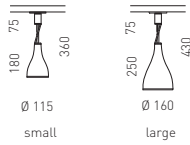

One Eighty Ceiling Track