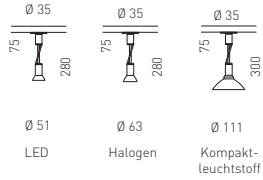

Design Yaacov Kaufman

Material aluminium brushed or lacquered white or black, rotation and tilt hinge as well as decorative rings nickel-plated steel

Lamps halogen lamp 60W/E14 or 100W/E27

Light forward beam, shielded to the sides

Control possible by means of external dimmer

Other features suspension luminaire with conical canopy features infinite height-adjustment facility

One Eighty Suspension Wall

One Eighty Suspension Ceiling

One Eighty Ceiling Track

One Eighty Adjustable

One Eighty Suspension Track

One Eighty Ceiling Track

One Eighty Spot Track

One Eighty Spot Ceiling/Wall

serien
.lighting

serien Raumleuchten GmbH Hainhäuser Str. 3-7 D-63110 Rodgau Tel: +49 [0]6106 69090 www.serien.com