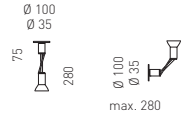

One Eighty Spot Ceiling/Wall