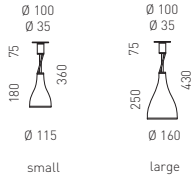

One Eighty Suspension Ceiling