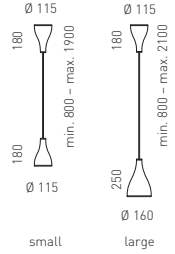

One Eighty Adjustable