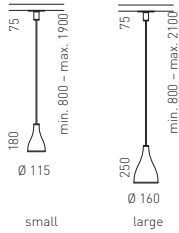

One Eighty Suspension Track