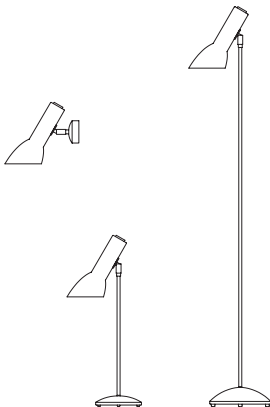

Design : Tom Stepp - 1979

Oblique is a timeless and elegant lighting collection with exceptional details, finishing, and functionality. The asymmetrical design of the lamp shade ensures a glare free light, making Oblique ideal as a reading lamp. The on/off switch, elegantly positioned on the tilt- and 360°-turnable shade, makes Oblique flexible and easy to adjust. Oblique is suitable for both private and public applications.

Floor : 135.0cm

Table : 55.0cm

Wall : 20.5cm

Energy saving E27 1x8-12W

Colours :

Black (Matte, Glossy, Soft)

White (Matte, Glossy)

Aluminium structure

Turquoise blue (Glossy)

Lime (Glossy)

Yellow (Glossy)

Red (Glossy)

MANUFACTURED IN DENMARK
BECAUSE WE CARE