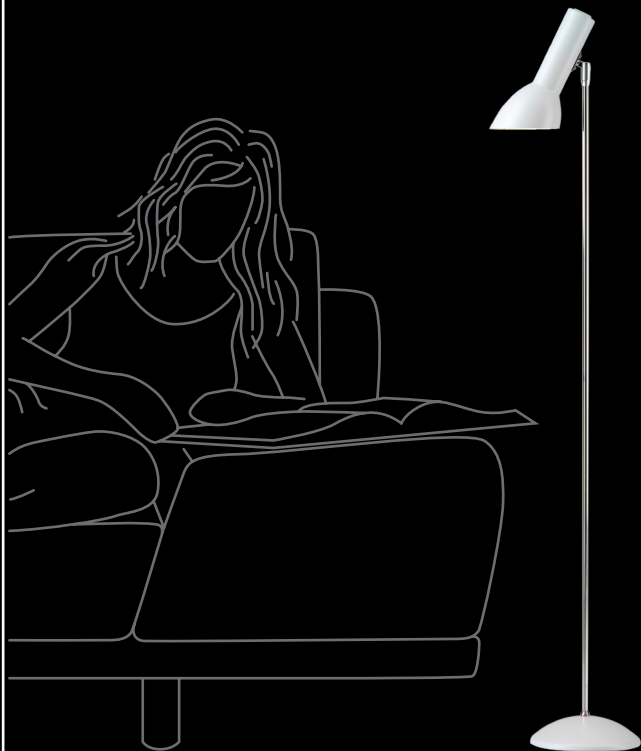

CPH
LIGHTING

OBlique

WWW.CPHLIGHTING.DK

Design : Tom Stepp - 1979

Oblique is a timeless and elegant lighting collection with exceptional details, finishing, and functionality. The asymmetrical design of the lamp shade ensures a glare free light, making Oblique ideal as a reading lamp. The on/off switch, elegantly positioned on the tilt- and 360°-turnable shade, makes Oblique flexible and easy to adjust. Oblique is suitable for both private and public applications.

Floor : 135.0cm

Table : 55.0cm

Wall : 20.5cm

Energy saving E27 1x8-12W

Colours :

Black (Matte, Glossy, Soft)

White (Matte, Glossy)

Aluminium structure