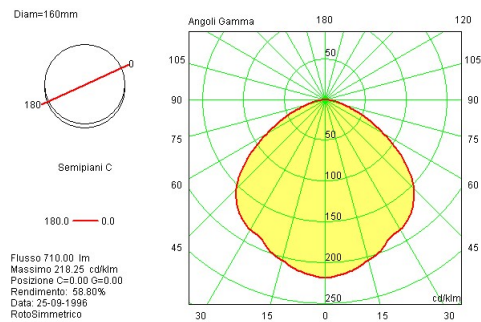

YEAR: 1933

DATE:

CODE: 8000..+8103..

Wall lamp with revolving bracket in all directions. Base and stem in steel and the aluminium parabola are painted in the following colours: aluminium (A), white (BI), chrome (CR) or opal black (NO).