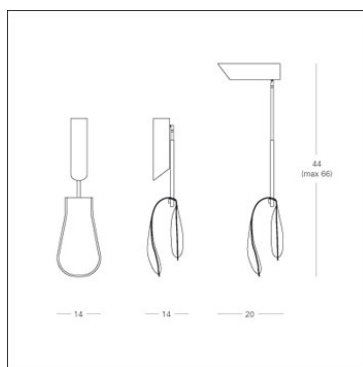

Margaret

FontanaArte

PRODUCT NAME: Margaret

COMPANY:

COLLECTION: FontanaArte

TYPE: Table

PROJECT:

DESIGNER: Vico Magistretti

YEAR: 2000

DATE:

CODE: 5291..

Lamp with supporting bag (to be put on the head of a bed, a sofa, etc.). Polished and buffed aluminium reflector. Chrome-plated brass telescopic stem. Brown (MA) or black (N) printed leather supporting bag.

Light source: 1X9W E14 (FL)

IP20