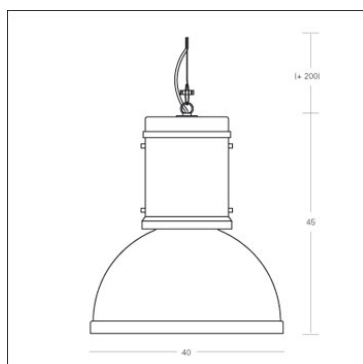

Lampara

FontanaArte

PRODUCT NAME: Lampara

COMPANY:

COLLECTION: FontanaArte

TYPE: Hanging

PROJECT:

DESIGNER: Ufficio Tecnico

YEAR: 1965

DATE:

CODE: 5000/2AN

Suspension lamp. Mounting in natural aluminium painted white inside. Suspension cable in stainless steel. Transparent power cable.

Light source: 1X150W E27 (IN)

Classe I

IP20