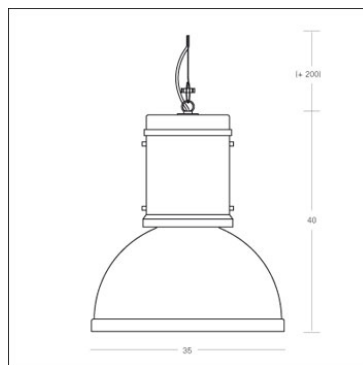

Lampara

FontanaArte

PRODUCT NAME: Lampara

COMPANY:

COLLECTION: FontanaArte

TYPE: Hanging

PROJECT:

DESIGNER: Ufficio Tecnico

YEAR: 1965

DATE:

CODE: 5000/1AN

Suspension lamp. Mounting innatural aluminium paintedwhite inside. Suspension cablein stainless steel. Transparenpower cable.

Light source: 1X100W E27 (IN)

CE  *Classe I* IP20