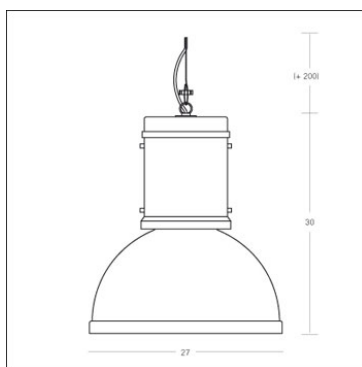

Lampara

FontanaArte

PRODUCT NAME: Lampara

COMPANY:

COLLECTION: FontanaArte

TYPE: Hanging

PROJECT:

DESIGNER: Ufficio Tecnico

YEAR: 1965

DATE:

CODE: 5000/AN

Suspension lamp. Mounting in natural aluminium painted white inside. Suspension cable in stainless steel. Transparent power cable.

Light source: 1X60W E27(IN)

CE  *Classe I* IP20