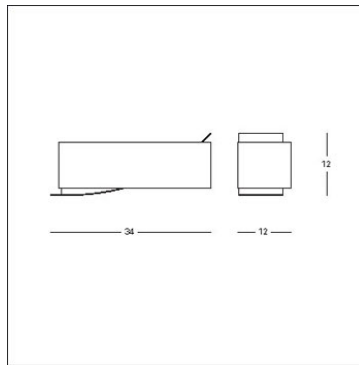

YEAR: 2000

DATE:

CODE: 5332A

Wall lamp. Frame with two bent nickel-painted metal plates.

**Light source:** 1X150W R7s/80(HA)

**CE** **F** *Classe I* IP20