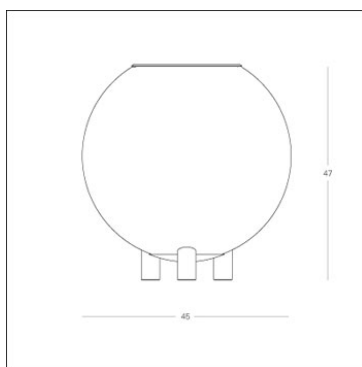

YEAR: 1968

DATE:

CODE: 3667/1

Table lamp with dimmer. Metallised blown glass globe. Chrome-plated metal base. Anodised aluminium internal reflector. Transparent electric cable, dimmer and plug.

**Light source:** 1X150W E27 (HA)