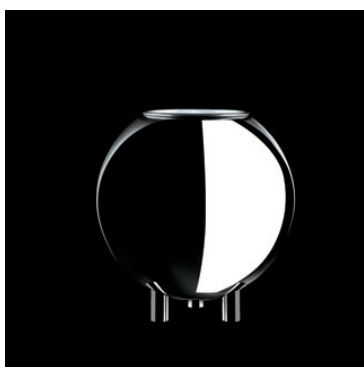

**Globo di Luce**

**FontanaArte**

PRODUCT NAME: Globo di Luce

COMPANY:

COLLECTION: FontanaArte

TYPE: Table

PROJECT:

DESIGNER: Roberto Menghi

YEAR: 1968

DATE:

CODE: 3667/1

Table lamp with dimmer. Metallised blown glass globe. Chrome-plated metal base. Anodised aluminium internal reflector. Transparent electric cable, dimmer and plug.

**Light source:** 1X150W E27 (HA)