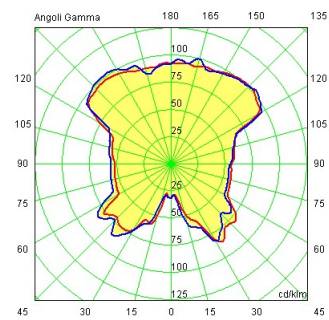

Light source: 4X60W E27 (IN) + 1x100W E27 (IN) +2x40W E14 (IN)

Classe II

IP20