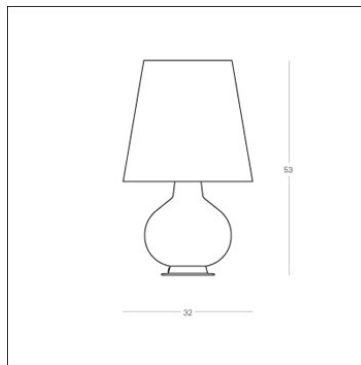

Fontana

FontanaArte

PRODUCT NAME: Fontana

COMPANY:

COLLECTION: FontanaArte

TYPE: Table

PROJECT:

DESIGNER: Max Ingrand

YEAR: 1954

DATE:

CODE: 1853

Table lamp. White-painted metal frame. Lamp shade and globe in white, satined, blown glass. Black power flex and switch. Bulbs included.

530mm x 320mm

Semipiani C

180.0 — 0.0

270.0 — 90.0