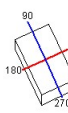

530mm x 320mm