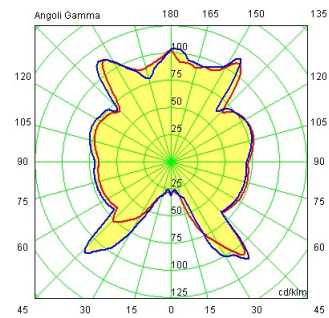

Light source: 1X100W E27 + 2X40W E14 (IN)

Classe II

IP20

special version