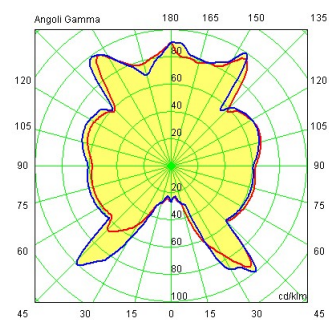

YEAR: 1954

DATE:

CODE: 1853/0

Table lamp. White-painted metal frame. Lamp shade and globe in white, satined, blown glass. Black power flex and switch. Bulbs included.

340mm x 200mm
90
180
270
Semipiani C
180.0 — 0.0
270.0 — 90.0
Flusso 1040.00 lm
Massimo 100.26 cd/klm
Posizione C=140.00 S=40.00
Rendimento: 83.51%
Data: 22-02-2007
Asimmetrico