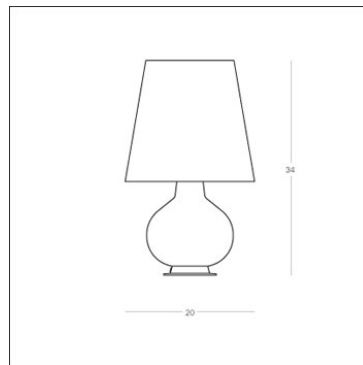

YEAR: 1954

DATE:

CODE: 1853/0

Table lamp. White-painted metal frame. Lamp shade and globe in white, satined, blown glass. Black power flex and switch. Bulbs included.

340mm x 200mm
90
180
270
Semipiani C
180.0 — 0.0
270.0 — 90.0
Flusso 1040.00 lm
Massimo 100.26 cd/klm
Posizione C=140.00 S=40.00
Rendimento: 83.51%
Data: 22-02-2007
Asimmetrico