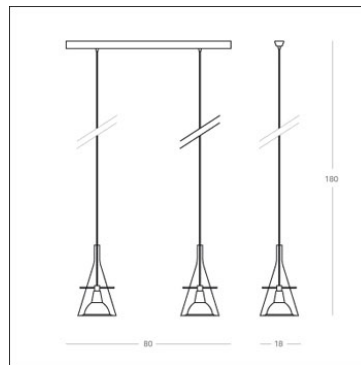

## Flute 2

FontanaArte

PRODUCT NAME: Flute 2

COMPANY:

COLLECTION: FontanaArte

TYPE: Hanging

PROJECT:

DESIGNER: Franco Raggi

YEAR: 1999

DATE:

CODE: 3337/2

Hanging lamp with two light mounted on a raceway having a 50 cm distance between centres. Borosilicate glass diffusers. Polished, chromeplated aluminium reflectors. Transparent feeding cable.