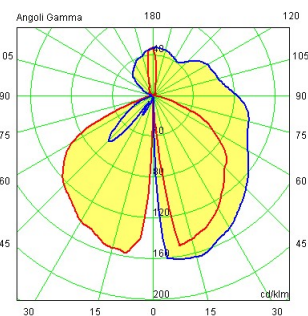

YEAR: 1994

DATE:

CODE: 3016+3019

Low voltage wall lamp with electronic plug-type transformer and switch on the cable for double light intensity. Adjustable body in chrome-plated metal. Revolving diffuser wings in anodized aluminium. Chrome-plated brass wall support. A jack allows the electric connection between the wall support and the body.