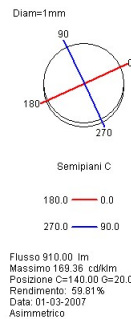

YEAR: 1994

DATE:

CODE: 3016+3019

Low voltage wall lamp with electronic plug-type transformer and switch on the cable for double light intensity. Adjustable body in chrome-plated metal. Revolving diffuser wings in anodized aluminium. Chrome-plated brass wall support. A jack allows the electric connection between the wall support and the body.