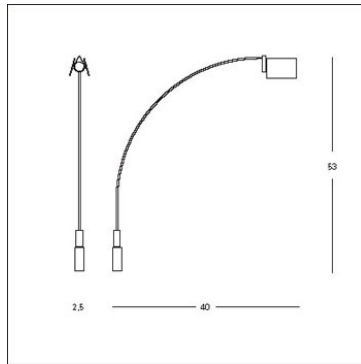

YEAR: 1994

DATE:

CODE: 3016+3019

Low voltage wall lamp with electronic plug-type transformer and switch on the cable for double light intensity. Adjustable body in chrome-plated metal. Revolving diffuser wings in anodized aluminium. Chrome-plated brass wall support. A jack allows the electric connection between the wall support and the body.