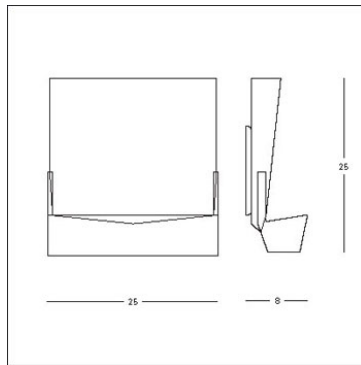

YEAR: 1986

DATE:

CODE: 2762

Wall lamp. Die-cast aluminium frame. Diffuser in pressed and tempered glass.

Light source: 1X200W R7s(HA)

Classe I

IP20