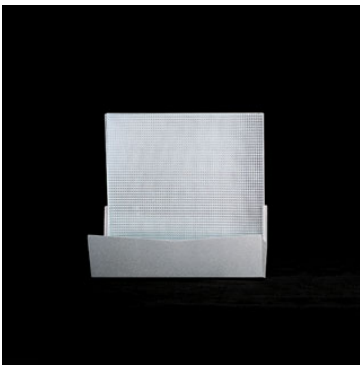

Diamante

FontanaArte

PRODUCT NAME: Diamante

COMPANY:

COLLECTION: FontanaArte

TYPE: Wall

PROJECT:

DESIGNER: Gae Aulenti / Piero Castiglioni

YEAR: 1986

DATE:

CODE: 2762

Wall lamp. Die-cast aluminium frame. Diffuser in pressed and tempered glass.

Light source: 1X200W R7s(HA)

Classe I

IP20