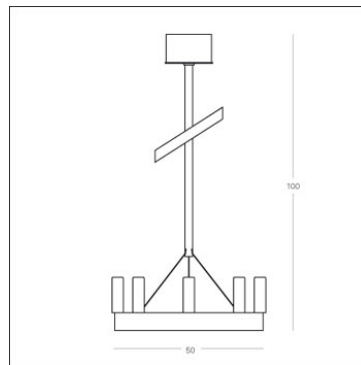

YEAR: 2004

DATE:

CODE: 5491/0..

Hanging lamp. Structure in grey aluminium (G) or black (N) plated brass. Stainless steel suspension cables. Sandblasted borosilicate glass diffusers.

Light source: 8X40W E14 (HA)