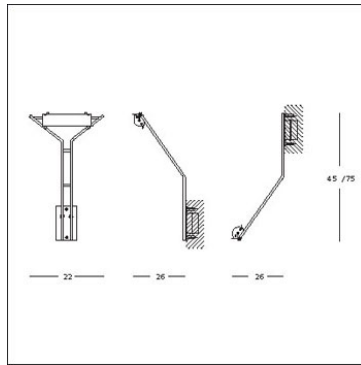

YEAR: 1988

DATE:

CODE: 2799NS/300

Wall lamp. Structure in chromeplated steel. Safety screens in transparent pyrex glass. Wall-fixing plate and double pendant tube in satin nickel-plated brass. The lamp can be provided with reflector for indirect light emission, with chrome-plated or nickel-plated metal spacers for electrical connections and with screens in sandblasted pyrex glass.

Light source: 1X300W R7s (HA)

Classe I

IP20