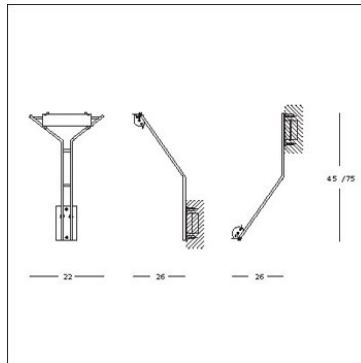

YEAR: 1988

DATE:

CODE: 2799CR/300

Wall lamp. Structure in chromeplated steel. Safety screens in transparent pyrex glass. Wall-fixing plate and double pendant tube in chrome-plated brass. The lamp can be provided with reflector for indirect light emission, with chrome-plated or nickel-plated metal spacers for electrical connections and with screens in sandblasted pyrex glass.

**Light source:** 1X300W R7s (HA)

CE  *Classe I* IP20 