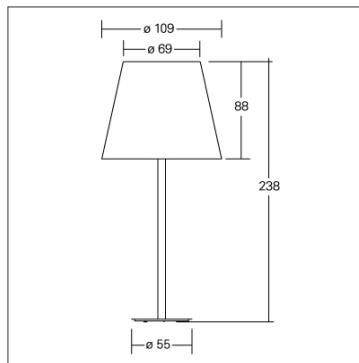

YEAR: 2008

DATE:

CODE: 5586BI

Floor lamp. Mounting in chrome-plated metal. Diffuser in polyethylene white colour. Transparent electric cable, dimmer and plug. In the same family Amax hanging lamp and floor lamp for outdoor.