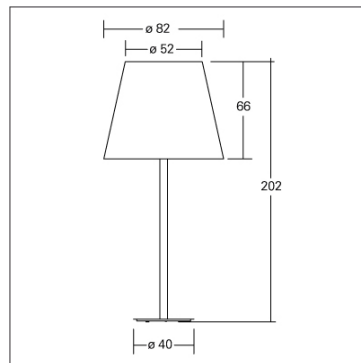

YEAR: 2008

DATE:

CODE: 5586/0BI

Floor lamp. Mounting in chrome-plated metal. Diffuser in polyethylene white colour. Transparent electric cable, dimmer and plug. In the same family Amax hanging lamp and floor lamp for outdoor.