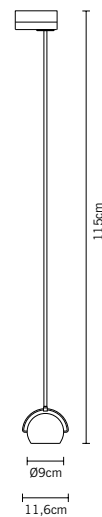

Beluga Colour

D57 J05 04

Marc Sadler

LED

Adjustable varnished 24% lead crystal diffuser.
Polished chromium-plated metal structure.

tipologia

lampadina consigliata e alternative (n.i.)

A11103C20 | A11105C01

GU10
1x75W
HAGS
25°
 η 98,00%

volume - peso

0,028 m³ - 2,05 Kg

informazioni tecniche

accessori inclusi

accessori non inclusi

See next page

binari tracks