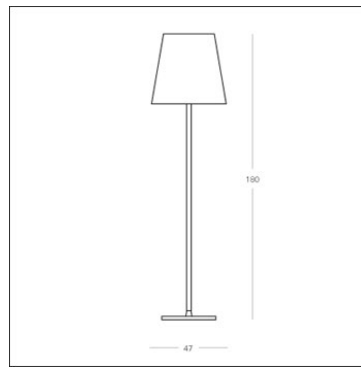

3247

FontanaArte

PRODUCT NAME: 3247

COMPANY:

COLLECTION: FontanaArte

TYPE: Floor

PROJECT:

DESIGNER: Archivio Storico

YEAR: 1954

DATE:

CODE: 3247

Floor lamp with dimmer. Nickel-plated metal frame. Diffuser in satin white blown glass or in satin red blown glass, white inside. Upon request diffuser in polyethylene for special orders.

530mm x 320mm

Semipiani C

180.0 — 0.0

270.0 — 90.0