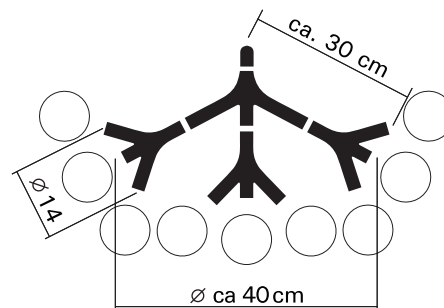

Hooks and screw anchors are not included:
check wall constitution for adequate
mountings.

TECHNISCHE ANGABEN / TECHNICAL SPECIFICATIONS:

IP 40

GRÖSSEN / DIMENSIONS (CM):

QUATTRO:

0,1,2:

CHANDELIER:

DNA CHANDELIER XL >> PENDEL / PENDANT