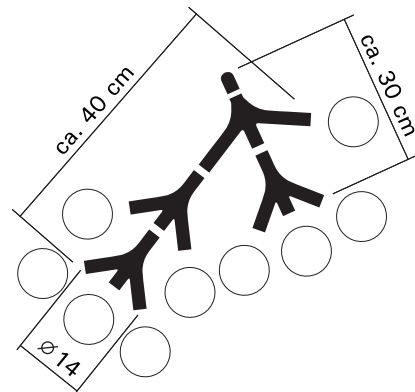

Hooks and screw anchors are not included:
check wall constitution for adequate
mountings.

TECHNISCHE ANGABEN / TECHNICAL SPECIFICATIONS:

IP 40

GRÖSSEN / DIMENSIONS (CM):

QUATTRO:

0,1,2:

CHANDELIER:

DNA CHANDELIER XL >> PENDEL / PENDANT

DESIGN BY HOPF & WORTMANN, BÜRO FÜR FORM

next[®] >> www.next.de

PRODUKTBESCHREIBUNG / PRODUCT SPECIFICATIONS:

- MATERIAL:** ABS
- FARBE / COLOUR:** WEISS, PINK, CHROM, GOLD /
WHITE, PINK, CHROME, GOLD
- BIRNE / LAMP:** 15 x E 27, MAX. 40 W
(GLOBE EMPFOHLEN)
(GLOBE RECOMMENDED)
- GEWICHT / WEIGHT:** x KG
- SONSTIGES / OTHER:** DURCH DREHEN GESTALT ÄNDERN.
ADJUST DESIGN BY TURNING.
MAX. 355° !
GEFERTIGT NACH VDE.
VDE MANUFACTURED.