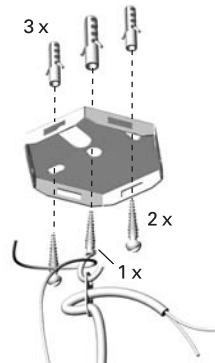

Hooks and screw anchors are not included:
check wall constitution for adequate
mountings.

TECHNISCHE ANGABEN / TECHNICAL SPECIFICATIONS:

IP 40

GRÖSSEN / DIMENSIONS (CM):

QUATTRO:

0,1,2:

CHANDELIER:

DNA CHANDELIER XL >> PENDEL / PENDANT

GRÖSSEN / DIMENSIONS (CM):

CHANDELIER XL:

FIXATION SPECIFICATIONS:

Haken und Schrauben sind nicht im
Lieferumfang enthalten.

Hooks and screw anchors are not included:
check wall constitution for adequate
mountings.