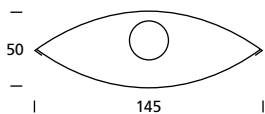

SPINA elliptical diffuser

for direct and indirect light distribution