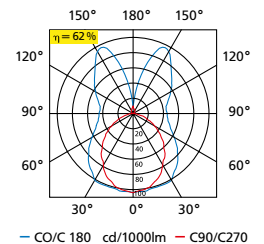

Perforated metal diffuser

in 2 parts, 2x115°

for direct and indirect light distribution
Aluminium matt anodized