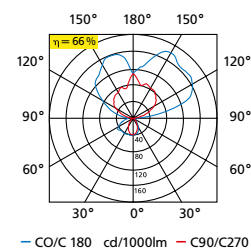

SPINA-Reflektoren

SPINA reflectors

SPINA-Prismatic-Reflektor für Direkt/Indirekt-Lichtanteil

SPINA prismatic reflector for direct and indirect light distribution

Watt	Länge mm Length mm	Art.-Nr. Item No.
14/24	570	537.140.0
21/39	870	537.210.0
28/54	1170	537.280.0
35/49	1470	537.350.0

SPINA-Parabolspiegel-Reflektor Rundumblendet gemäss EN 12464 für Direkt/Indirekt-Lichtanteil

SPINA parabolic mirror reflector All-round anti-glare to EN 12464 for direct and indirect light distribution

Watt	Länge mm Length mm	Art.-Nr. Item No.
14/24	570	534.140.0
21/39	870	534.210.0
28/54	1170	534.280.0
35/49	1470	534.350.0

SPINA-Reflektor asymmetrisch, teilperforiert für Direkt/Indirekt-Lichtanteil (nur kombinierbar mit Art.-Nr. 201...)

SPINA asymmetrical reflector, partially perforated for direct and indirect light distribution (can only be combined with item no. 201...)

Watt	Länge mm Length mm	Art.-Nr. Item No.
14/24	570	535.140.0
21/39	870	535.210.0
28/54	1170	535.280.0
35/49	1470	535.350.0