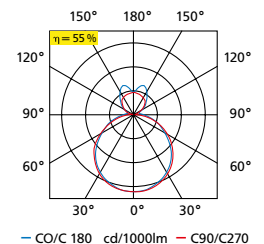

SPINA elliptical diffuser

for direct and indirect light distribution