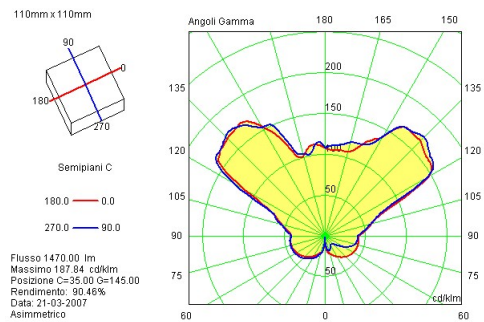

YEAR: 1933

DATE:

CODE: M006/1+V006..

Wall lamp with 1 (M006/1) or 2 lights (M006/2) . Chrome-plated metal frame. white (BI), blue (BL), azure (CE), yellow (GI), black (N), red (R), pink (RS), green (V), satin, blown glass diffuser.