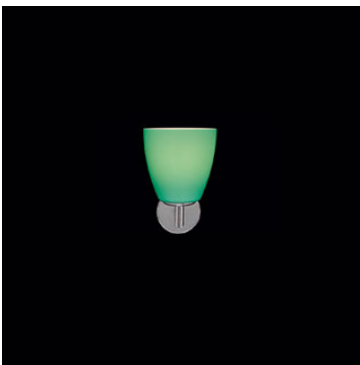

006

FontanaArte

PRODUCT NAME: 006

COMPANY:

COLLECTION: FontanaArte

TYPE: Wall

PROJECT:

DESIGNER: Archivio Storico

YEAR: 1933

DATE:

CODE: M006/1+V006..

Wall lamp with 1 (M006/1) or 2 lights (M006/2) . Chrome-plated metal frame. white (BI), blue (BL), azure (CE), yellow (GI), black (N), red (R), pink (RS), green (V), satin, blown glass diffuser.